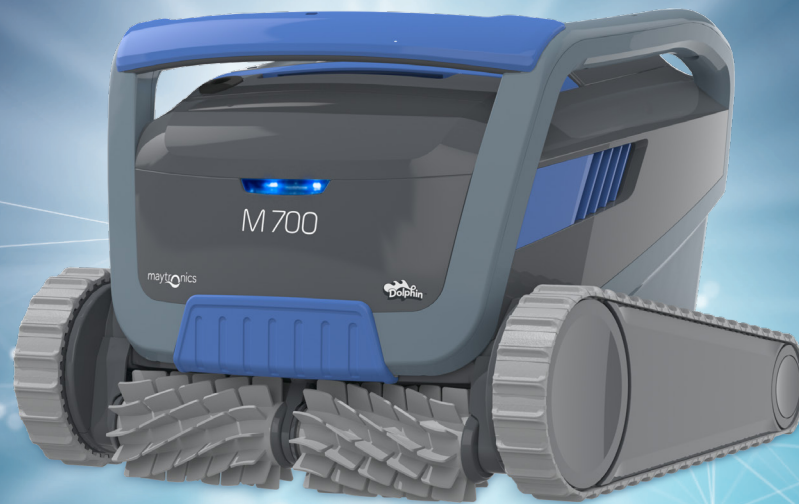

maytronics | *Exceptional Experience*

M Line

M700

  
always connected

***The power of the cloud***  
***with absolute pool-cleaning performance***

**Temperature sensor**  
Tells you the water temperature

**Filter gauge**  
Shows you 5 levels of filter status

**Powerful performance**

Get a deep clean with Maytronics Dolphin's superior scrubbing and filtering capabilities.

**Ease of use**

Simple, plug-and-play operation takes all the hard work out of pool cleaning.

**Peace of mind**

Dolphin robots run independently from your pool's system, so you get a totally clean pool – no compromise!

**Wi-Fi® connectivity**

The MyDolphin™ Plus mobile app puts full control of your robot in the palm of your hand. Make your pool perfect, from anywhere, anytime.

# Dolphin M700