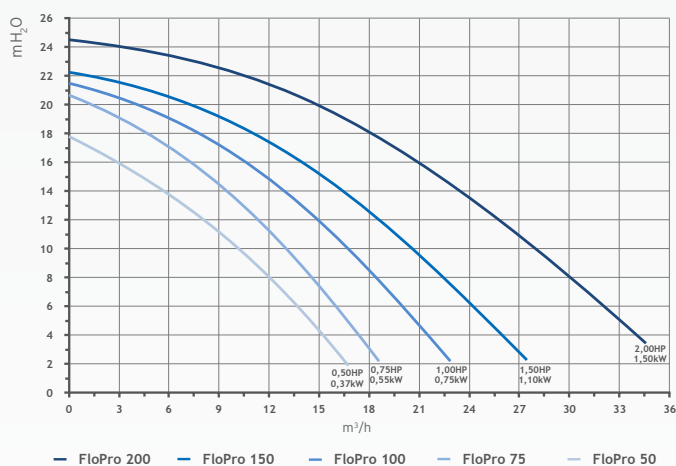

BENEFITS

- 63/50 mm union connectors provided
- 2 optional pump bases for easy installation
- Compatible with salt water

STANDARD FEATURES

63/50 mm
union tailpieces

ACCESSORIES

Thin pump base

Thick pump base

PERFORMANCE GRAPHS

FOR WHICH TYPE OF POOLS?

1 ALL TYPES OF SWIMMING POOL

2 POOLS UP TO 150 M³

3

YEAR
WARRANTY