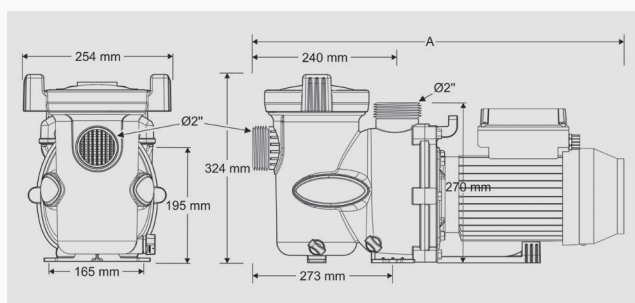

A pre-filter basket that is up to 117% larger means more debris can be captured before the filter needs to be cleaned.

TECHNICAL INFORMATION

	FloPro 50M	FloPro 75M	FloPro 75T	FloPro 100M	FloPro 100T	FloPro 150M	FloPro 150T	FloPro 200M	FloPro 200T
50 Hz power supply	220-240 VAC	220-240 VAC	380-420 VAC	220-240 VAC	380-420 VAC	220-240 VAC	380-420 VAC	220-240 VAC	380-420 VAC
Power in kW (P2)	0.37 kW	0.55 kW		0.75 kW		1.1 kW		1.5 kW	
Power in HP (P2)	0.5 HP	0.75 HP		1.0 HP		1.5 HP		2.0 HP	
Flow rate at 10 m head	10.3 m ³ /h	13.2 m ³ /h		15.8 m ³ /h		20.8 m ³ /h		27.0 m ³ /h	
Maximum flow rate	16.8 m ³ /h	18.6 m ³ /h		22.9 m ³ /h		27.4 m ³ /h		35.5 m ³ /h	
Maximum Manometric head	17.8 m	20.7 m		21.5 m		22.3 m		24.5 m	
Length (A)	58.3 cm	58.3 cm	54.3 cm	58.3 cm	55.3 cm	58.3 cm	56.3 cm	58.3 cm	58.3 cm
Motor type	Asynchronous motor, class F insulation, stainless steel shaft and bearings								
Speed	2,850 RPM								
Usage	Fresh water and salt water up to 6 g/L (6,000 ppm)								
Pre-filter basket volume	2.6 L								

BENEFITS

- 63/50 mm union connectors provided
- 2 optional pump bases for easy installation
- Compatible with salt water

STANDARD FEATURES

63/50 mm
union tailpieces

ACCESSORIES

Thin pump base

Thick pump base