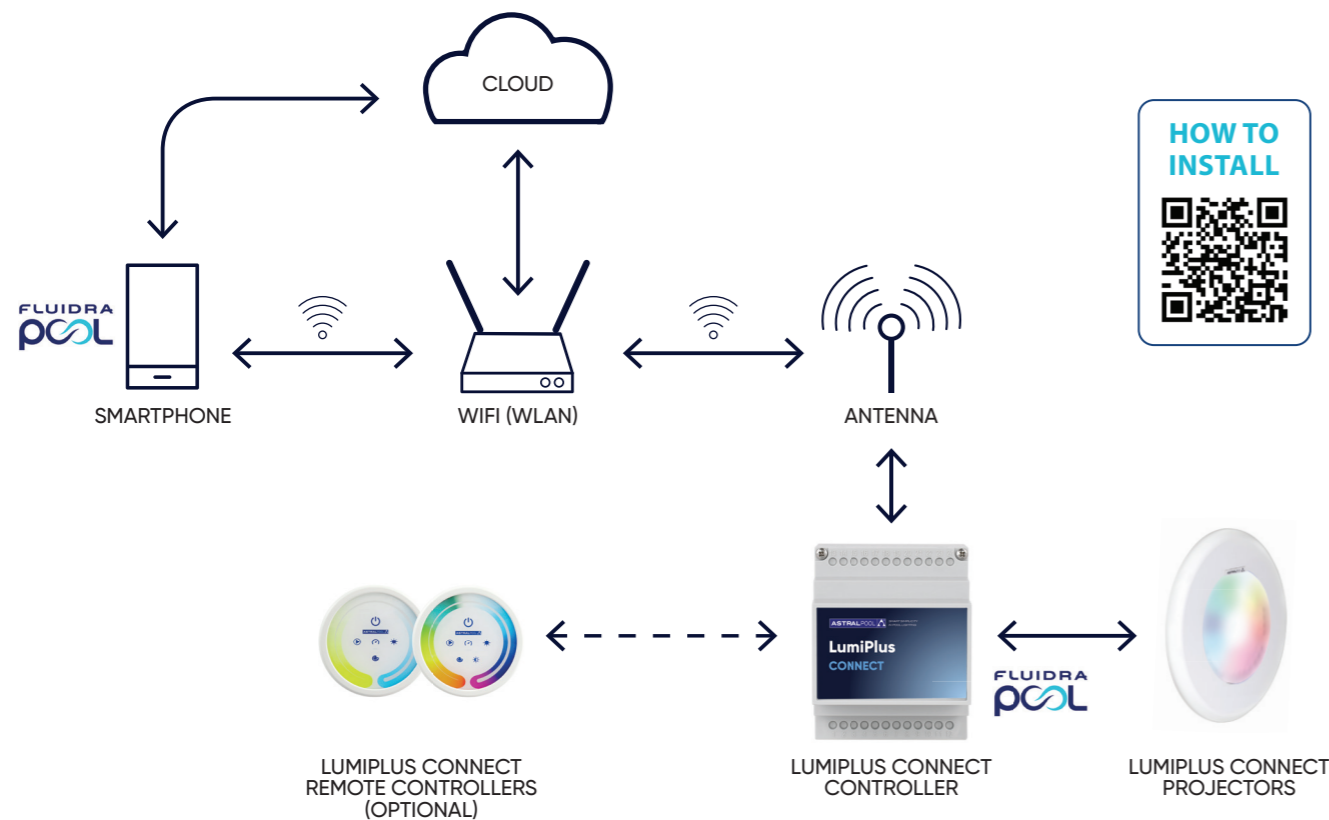

LUMIPLUS CONNECT

A DELIGHTFUL EXPERIENCE

SMART SIMPLICITY IN POOL LIGHTING

CONNECT

LumiPlus Connect offers unrivaled light control, allowing you to take charge of your pool's ambiance with ease and from anywhere in the world. Discover the perfect illumination for your pool from a diverse array of options, ranging from white, warm white, tunable white, RGB, and RGBW.

SIMPLE

EMPOWER YOUR LIGHTING EXPERIENCE

Revolutionize your control experience with our adaptable solution.

Seamlessly manage your lights through our Fluidra Pool™ App, designed for both Android and iOS users.

Have the freedom to control the pool lights your way with the added convenience of remote control.

SMART

ABSOLUTE CONTROL WHEREVER YOU ARE

Effortlessly integrate our system with the Fluidra Pool™ ecosystem for centralized control of your pool through the Fluidra Pool™ app, no matter where you are.

Create captivating pool ambiance with color customization, set schedules and choose colors or sequences with ease.

EFFICIENT

WE PUT THE FOCUS ON EFFICIENCY

Experience energy efficiency like never before with our innovative solution. Easily schedule the on and off times of your lights and take control of the light level with our dimming feature. The LumiPlus Connect is available in two wattages and are designed to adapt to every space and pool size, providing the perfect lighting solution.