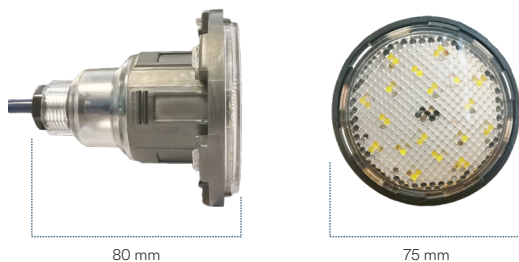

Mid BriO

THE ULTRA-POWERFUL
COMPACT PROJECTOR

MID IS THE NEW BIG

With Mid-BRIO, discover a new generation of spotlights - more compact, more powerful and more diffusive! A real light well in the pool!

COMPACT BUT POWERFUL

Combining numerous technologies, the Mid-BRIO offers a power/lumen/size ratio unmatched in the pool market. Illuminate your pools with a spotlight measuring just 75 mm in diameter for 2400 lm of light.

NO MORE SHADY AREAS

The Mid-BRIO's ingenious design offers a beam angle of up to 160°, where other spotlights diffuse light at 120°.

NO MORE DARK SPOTS IN THE POOL

Thanks to its ingenious design, the Mid-BRIO has an impressive light beam angle of up to 160°. Where other lights diffuse 120°, the Mid-BRIO illuminates more of the pool delivering high-performance lighting with hardly any unlit areas.

DEDICATED INLETS, IDEAL FOR CONSTRUCTION

LINER

MOSAIC CONCRETE

ONE-PIECE

Liner PF10R322/W
Inlet complete with white bezel supplied

Other bezels available :
PF10R323/S (sand)
PF10R323/G (gray)
PF10R323/A (anthracite)
PF10R323 (stainless steel)