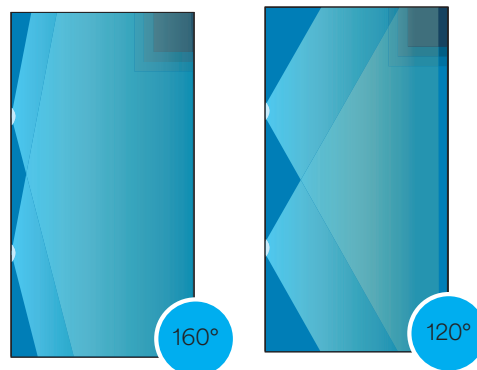

Combining numerous technologies, the Mid-BRIO offers a power/lumen/size ratio unmatched in the pool market. Illuminate your pools with a spotlight measuring just 75 mm in diameter for 2400 lm of light.

NO MORE SHADY AREAS

The Mid-BRIO's ingenious design offers a beam angle of up to 160°, where other spotlights diffuse light at 120°.

NO MORE DARK SPOTS IN THE POOL

Thanks to its ingenious design, the Mid-BRIO has an impressive light beam angle of up to 160°. Where other lights diffuse 120°, the Mid-BRIO illuminates more of the pool delivering high-performance lighting with hardly any unlit areas.